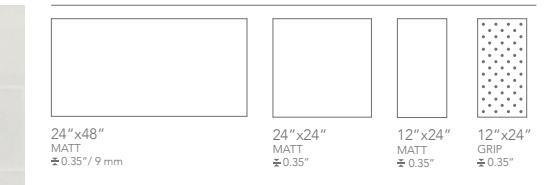

Color shading v2

Available sizes