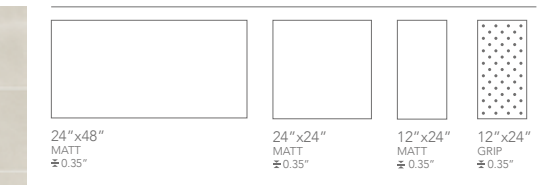

Color shading v2

Available sizes