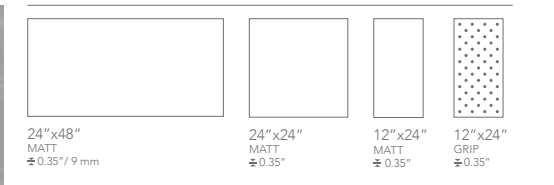

Color shading v2

Available sizes