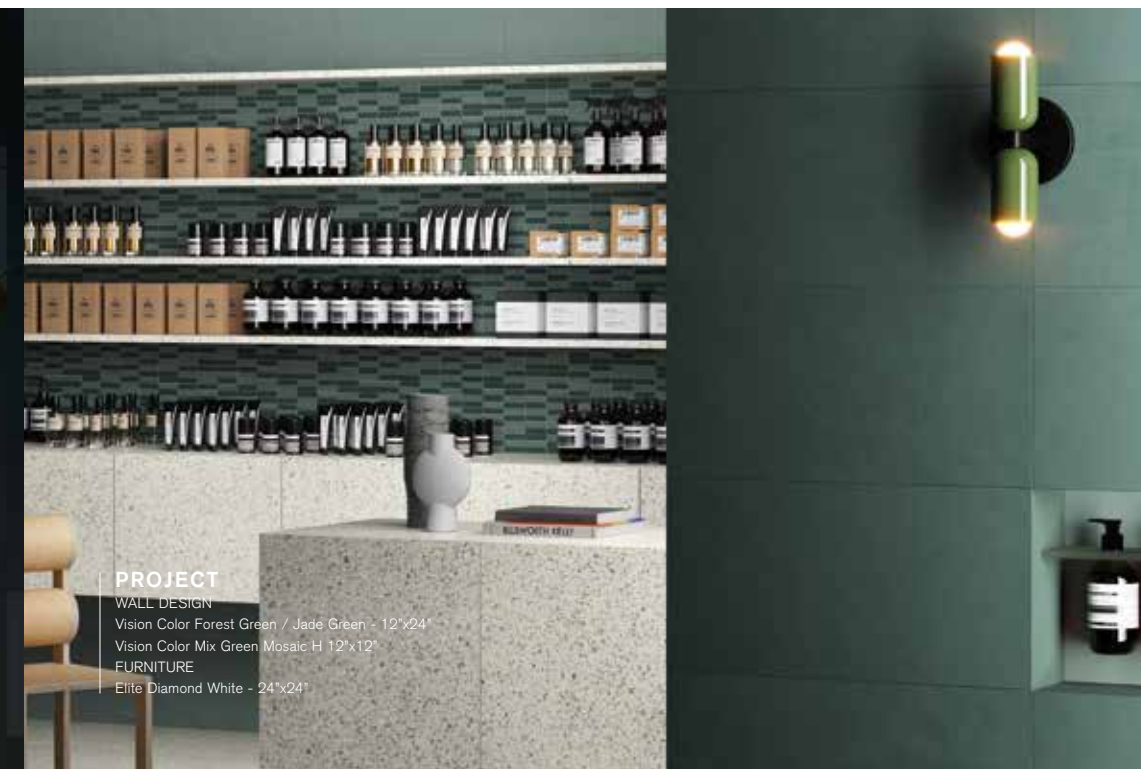

PROJECT
FLOOR DESIGN
Vision Color Jade Green - 12"x24"
Elite Diamond White - 12"x24"
WALL DESIGN
Vision Color Forest Green / Jade Green - 12"x24"
Vision Color Mix Green Mosaic H 12"x12"
Elite Diamond White - 12"x24"
FURNITURE
Elite Diamond White - 24"x24"

PROJECT
WALL DESIGN
Vision Color Forest Green / Jade Green - 12"x24"
Vision Color Mix Green Mosaic H 12"x12"
FURNITURE
Elite Diamond White - 24"x24"