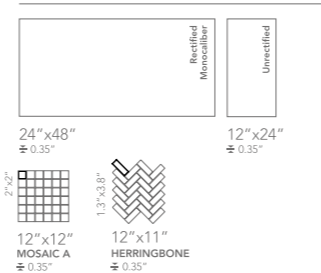

GRACE

COLORED BODY PORCELAIN TILE

SIZES 24"x48" / 12"x24" / 12"x12" / 12"x11"

MATT FINISH

PURE WHITE

Color shading V2

PRECIOUS IVORY

Color shading V2

SWEET BEIGE

Color shading V2

Available sizes

Available sizes

Available sizes

Color Shading

The color of tiles printed in this catalog may differ from actual tiles. Tile color reproductions in this catalog are representative only. Slight tone and shade variations are inherent in porcelain tiles. Before selecting a color, we recommend that you contact your local representative, who will provide you with a sample piece of the requested tile.