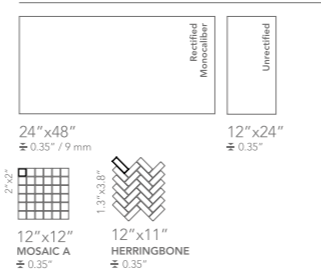

PROJECT
FLOOR DESIGN
Grace Gentle Platinum - 24"x48"
Grace Elegant Titanium - 12"x24"
WALL DESIGN
Grace Elegant Titanium - 12"x24"
Grace Gentle Platinum - 12"x24"

PROJECT
INDOOR FLOOR DESIGN
Grace Sweet Beige - 12"x24"
Grace Sweet Beige Mosaic A - 12"x12"
OUTDOOR FLOOR DESIGN
Frontier20 Logos Brown (20 mm) - 16"x48"
BATH TUB
True Elegant Walnut - 8"x40"
INDOOR WALL DESIGN
Grace Sweet Beige - 12"x24"
Grace Sweet Beige Mosaic A - 12"x12"
True Elegant Walnut - 8"x40"

GRACE

COLORED BODY PORCELAIN TILE

SIZES 24"x48" / 12"x24" / 12"x12" / 12"x11"

MATT FINISH

PURE WHITE

Color shading V2

PRECIOUS IVORY

Color shading V2

SWEET BEIGE

Color shading V2

Available sizes

Available sizes

Available sizes

Color Shading

The color of tiles printed in this catalog may differ from actual tiles. Tile color reproductions in this catalog are representative only. Slight tone and shade variations are inherent in porcelain tiles. Before selecting a color, we recommend that you contact your local representative, who will provide you with a sample piece of the requested tile.

This porcelain tile product is manufactured with a V2 shade variation. Remember that the amount of color as well as the texture of each piece may vary from tile to tile. Inspect the product immediately upon delivery and select tiles from many boxes during installation to minimize and blend any possible color difference.

SIZES 24"x48" / 12"x24" / 12"x12" / 12"x11"

MATT FINISH

GENTLE PLATINUM

Color shading V2

ELEGANT TITANIUM

Color shading V2

Available sizes

Available sizes

INFORMATION

RECOMMENDED USE