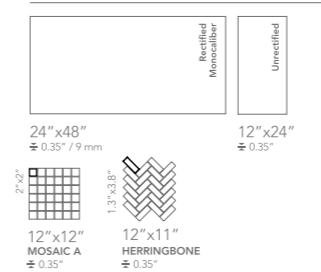

SIZES 24"x48" / 12"x24" / 12"x12" / 12"x11"

MATT FINISH

GENTLE PLATINUM

Color shading V2

ELEGANT TITANIUM

Color shading V2

Available sizes

Available sizes