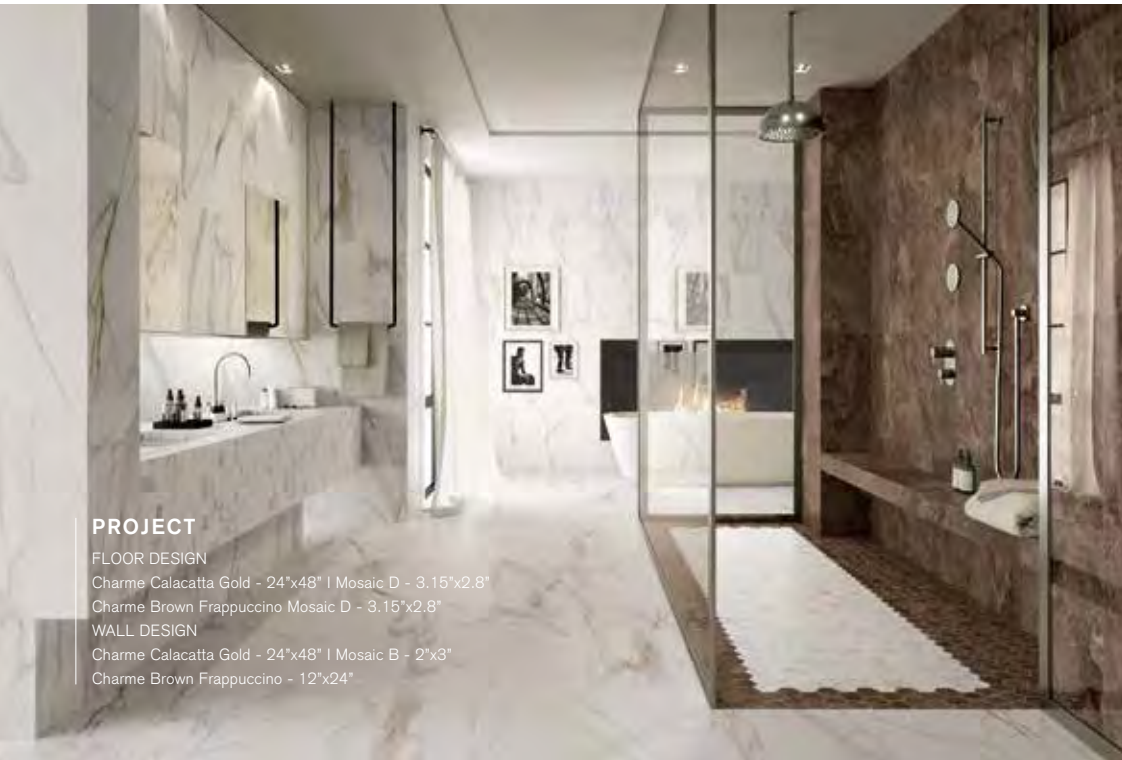

PROJECT

FLOOR DESIGN
Charme Calacatta Gold - 24"x48" | Mosaic D - 3.15"x2.8"
Charme Brown Frappuccino Mosaic D - 3.15"x2.8"
WALL DESIGN
Charme Calacatta Gold - 24"x48" | Mosaic B - 2"x3"
Charme Brown Frappuccino - 12"x24"

CHARME

SIZES 24"x48" / 24"x24" / 12"x24" / 12"x12" / 12"x10"

COLORED BODY PORCELAIN TILE - Rectified Monocaliber