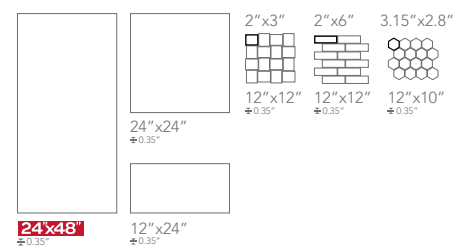

CHARME

SIZES 24"x48" / 24"x24" / 12"x24" / 12"x12" / 12"x10"

COLORED BODY PORCELAIN TILE - Rectified Monocaliber

CALACATTA GOLD

Color Shading V2

VEINED STATUARIO

Color Shading V2

GRAPHITE DARK

Color Shading V2

BROWN FRAPPUCCINO

Color Shading V2

Available sizes

Available sizes

Available sizes

Available sizes

SIZES 24"x48" / 24"x24" / 12"x24" / 12"x12" / 12"x10"