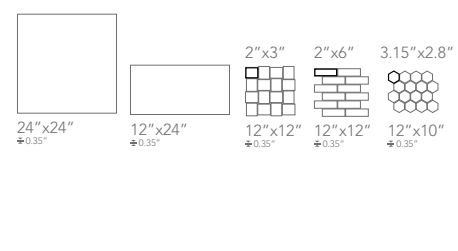

CHARME

SIZES 24"x48" / 24"x24" / 12"x24" / 12"x12" / 12"x10"

COLORED BODY PORCELAIN TILE - Rectified Monocaliber

CALACATTA GOLD

Color Shading V2

VEINED STATUARIO

Color Shading V2

GRAPHITE DARK

Color Shading V2

BROWN FRAPPUCCINO

Color Shading V2

Available sizes

Available sizes

Available sizes

Available sizes

SIZES 24"x48" / 24"x24" / 12"x24" / 12"x12" / 12"x10"