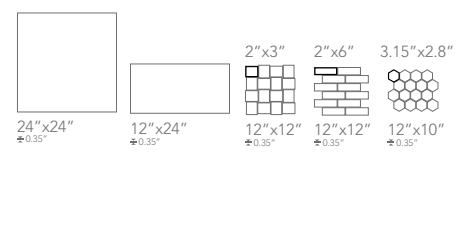

CHARME

SIZES 24"x48" / 24"x24" / 12"x24" / 12"x12" / 12"x10"

COLORED BODY PORCELAIN TILE - Rectified Monocaliber

CALACATTA GOLD

Color Shading V2

VEINED STATUARIO

Color Shading V2

GRAPHITE DARK

Color Shading V2

BROWN FRAPPUCCINO

Color Shading V2

Available sizes

Available sizes

Available sizes

Available sizes

SIZES 24"x48" / 24"x24" / 12"x24" / 12"x12" / 12"x10"