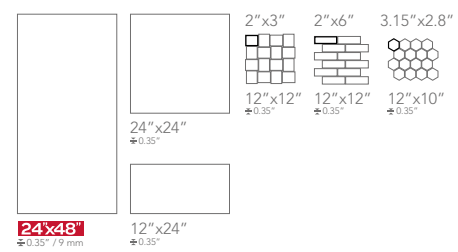

PROJECT

FLOOR DESIGN
 Charme Calacatta Gold - 24"x48" | Mosaic D - 3.15"x2.8"
 Charme Brown Frappuccino Mosaic D - 3.15"x2.8"
 WALL DESIGN
 Charme Calacatta Gold - 24"x48" | Mosaic B - 2"x3"
 Charme Brown Frappuccino - 12"x24"

CHARME

SIZES 24"x48" / 24"x24" / 12"x24" / 12"x12" / 12"x10"

COLORED BODY PORCELAIN TILE - Rectified Monocaliber

CALACATTA GOLD

Color Shading V2

VEINED STATUARIO

Color Shading V2

GRAPHITE DARK

Color Shading V2

BROWN FRAPPUCCINO

Color Shading V2

Available sizes

Available sizes

Available sizes

Available sizes

SIZES 24"x48" / 24"x24" / 12"x24" / 12"x12" / 12"x10"