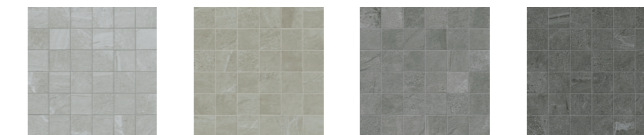

MOSAICS

MATT FINISH

Natural Ivory Mosaic A 2"x2" 12"x12"
Cozy Beige Mosaic A 2"x2" 12"x12"
Modern Grey Mosaic A 2"x2" 12"x12"
Contemporary Dark Mosaic A 2"x2" 12"x12"