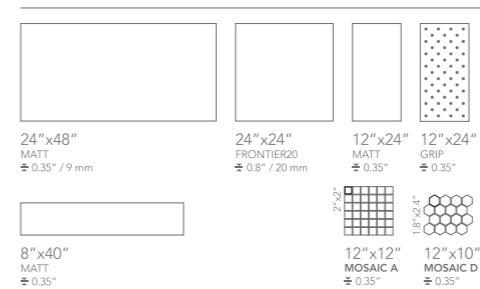

JOURNEY

SIZES 24"x48" / 8"x40" / 24"x24" / 12"x24" / 12"x10"

COLORED BODY PORCELAIN TILE - Rectified Monocaliber MATT & GRIP FINISH

NATURAL IVORY

Color shading v2

Available sizes

COZY BEIGE

Color shading v2

Available sizes

SIZES 24"x48" / 8"x40" / 24"x24" / 12"x24" / 12"x10"

MATT & GRIP FINISH

MODERN GREY

Color shading v2

Available sizes

CONTEMPORARY DARK

Color shading v2