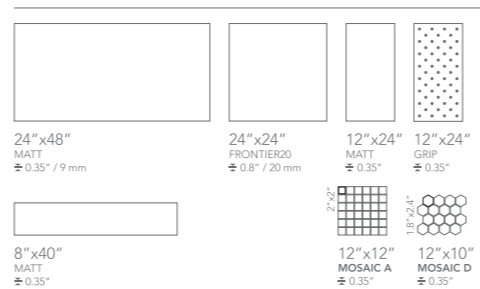

JOURNEY

SIZES 24"x48" / 8"x40" / 24"x24" / 12"x24" / 12"x10"

COLORED BODY PORCELAIN TILE - Rectified Monocaliber MATT & GRIP FINISH

NATURAL IVORY

Color shading v2

Available sizes

COZY BEIGE

Color shading v2

Available sizes

SIZES 24"x48" / 8"x40" / 24"x24" / 12"x24" / 12"x10"

MATT & GRIP FINISH

MODERN GREY

Color shading v2

Available sizes

CONTEMPORARY DARK

Color shading v2