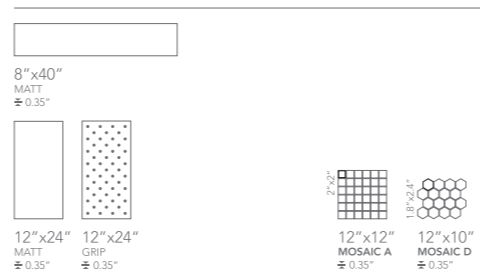

JOURNEY

SIZES 24"x48" / 8"x40" / 24"x24" / 12"x24" / 12"x10"

COLORED BODY PORCELAIN TILE - Rectified Monocaliber MATT & GRIP FINISH

NATURAL IVORY

Color shading v2

Available sizes

COZY BEIGE

Color shading v2

Available sizes

SIZES 24"x48" / 8"x40" / 24"x24" / 12"x24" / 12"x10"

MATT & GRIP FINISH

MODERN GREY

Color shading v2

Available sizes

CONTEMPORARY DARK

Color shading v2