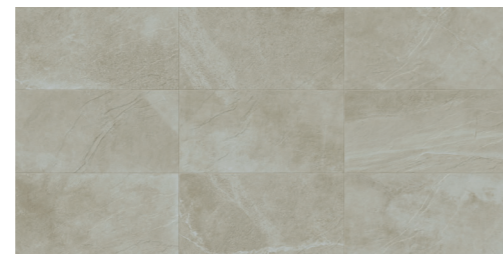

JOURNEY

SIZES 24"x48" / 8"x40" / 24"x24" / 12"x24" / 12"x10"

COLORED BODY PORCELAIN TILE - Rectified Monocaliber MATT & GRIP FINISH

NATURAL IVORY

Color shading v2

Available sizes

COZY BEIGE

Color shading v2