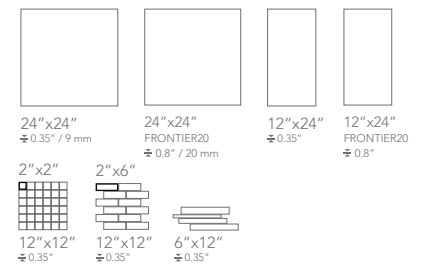

The color of tiles printed in this catalog may differ from actual tiles. Tile color reproductions in this catalog are representative only. Slight tone and shade variations are inherent in porcelain tiles. Before selecting a color, we recommend that you contact your local representative, who will provide you with a sample piece of the requested tile.

This porcelain tile product is manufactured with a V3 shade variation. Remember that the amount of color as well as the texture of each piece may vary from tile to tile. Inspect the product immediately upon delivery and select tiles from many boxes during installation to minimize and blend any possible color difference.

Color Shading

SIZES 24"x24" / 12"x24" / 12"x12" / 6"x12"