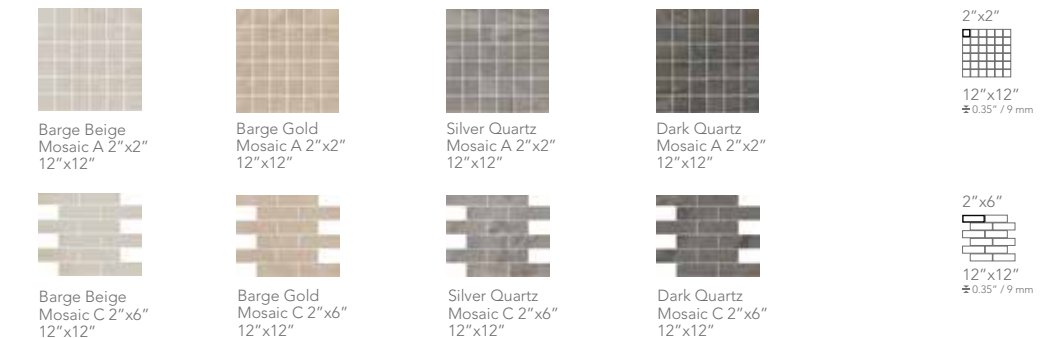

MOSAICS

TRIM TILES

	COVE BASE 6"x12"	BULLNOSE 3"x24"
BARGE BEIGE	•	•
BARGE GOLD	•	•
SILVER QUARTZ	•	•
DARK QUARTZ	•	•