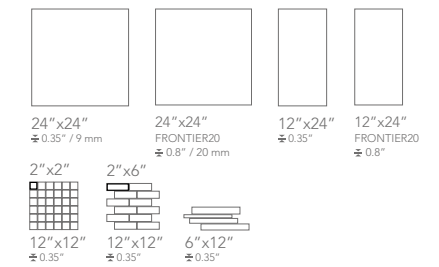

Color Shading

SIZES 24"x24" / 12"x24" / 12"x12" / 6"x12"

**SILVER QUARTZ**

Color Shading

Available sizes

**DARK QUARTZ**

Color Shading

Available sizes