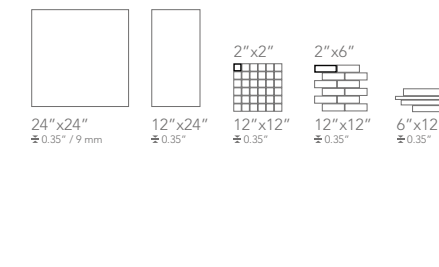

Color Shading

SIZES 24"x24" / 12"x24" / 12"x12" / 6"x12"

**SILVER QUARTZ**

Color Shading

Available sizes

**DARK QUARTZ**

Color Shading

Available sizes