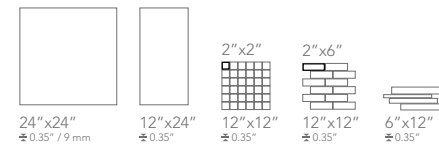

# Globe

SIZES 24"x24" / 12"x24" / 12"x12" / 6"x12"

COLORED BODY PORCELAIN TILE - Rectified Monocaliber

**BARGE BEIGE**

Color Shading

Available sizes

**BARGE GOLD**

Color Shading