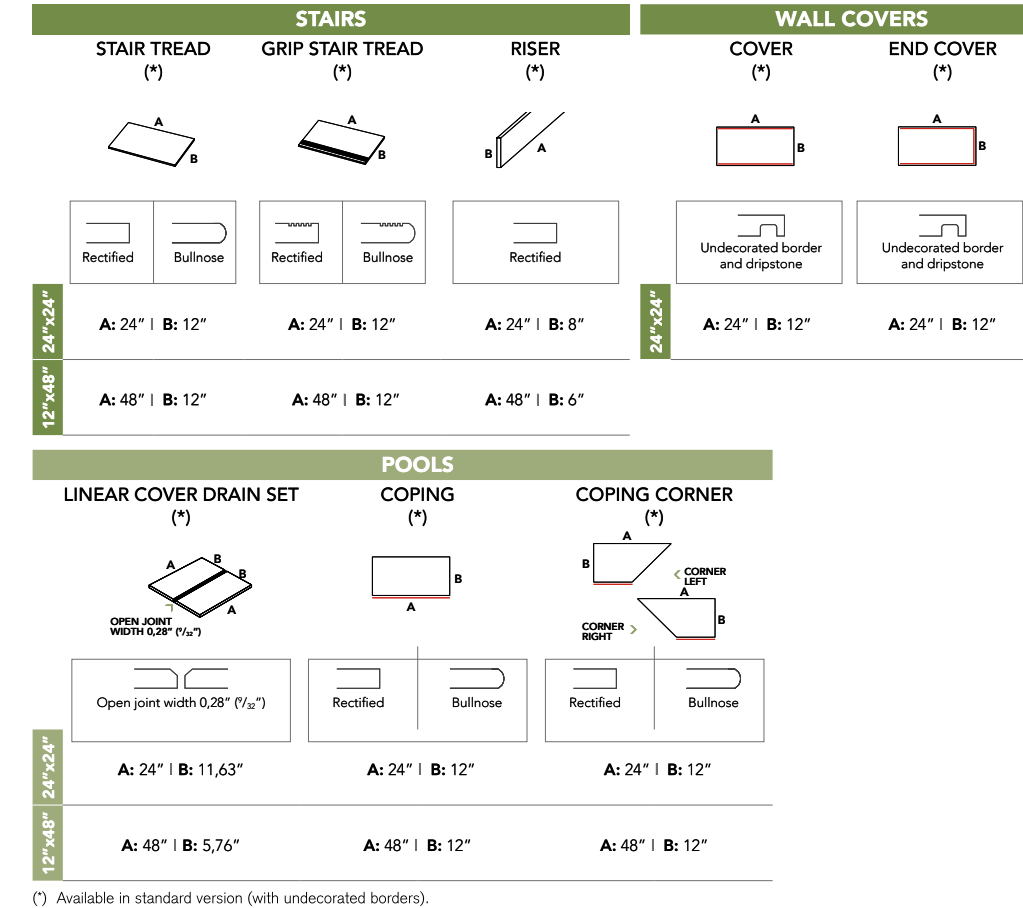

* Average values referred to our production and related to the matt finish of the product.
** As far as values relating to the matt finish of the product and to tests carried out by certified external laboratories whose results are available upon request at Headoffice, we are willing to check the lot you are interested in purchasing.
- Be sure to use pavers belonging to the same caliber.
- Test results are available on request.
- The information provided can be subject to change. Please refer to outdoor.landmarkceramics.com for the latest, most accurate and up-to-date information.

LEARN MORE ABOUT

outdoor.landmarkceramics.com

FRONTIER20 TRIM PIECES

COLORED BODY PORCELAIN PAVERS - Rectified Monocaliber